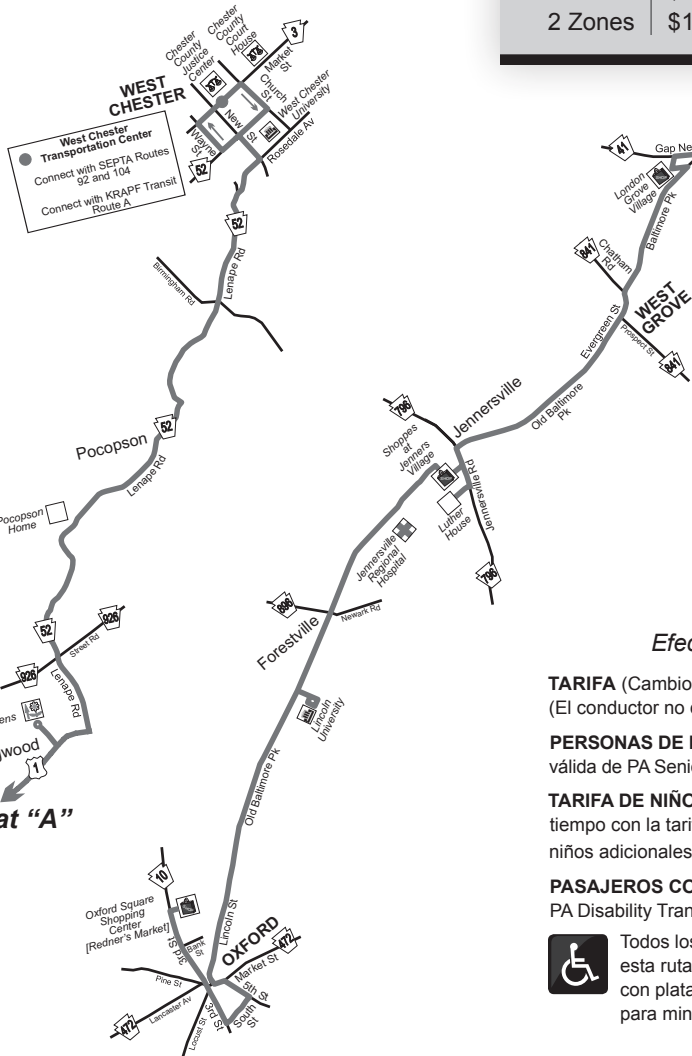

FARES

Effective February 27, 2017

FARE (Exact Change Only) ..... 1 Zone $3.50 ..... 2 Zones $4.50
(Driver does not make change)

SENIOR CITIZENS (Age 65 and Over with Valid PA Senior Citizen Transit ID Card) ride **FREE** at all times.

CHILDREN'S FARE (4 Years or under)
Children 4 years or under riding with a fare paying adult are **FREE** to ride at all times. Limit is 2 children. All additional pay base fare.

RIDERS WITH DISABILITIES (With Valid Medicare Card or PA Disability Transit ID Card) $1.75

All buses on this route are equipped with wheelchair lifts.

Buses are equipped with bicycle racks for up to 2 bicycles.

Single Ticket Boleto sencillo

1 Zone	$3.50
2 Zones	$4.50

10-Trip Ticket Boletos de 10 viajes

1 Zone	$31.50
2 Zones	$40.50

Monthly Pass Pase mensual

1 Zone	$97.75
2 Zones	$144.00

Continued at "A"

Continued at "A"

Transportation Management Association of Chester County
7 Great Valley Parkway, Suite 144
Malvern, PA 19355-3049

Toll Free *Linea gratuita*
877-612-1359
Fax 610-993-0922
E-mail ..... info@tmacc.org
Service Provider Krapf
610-431-1500
Proveedor de servicios Krapf

TARIFAS

Efectivo a partir del 27 de febrero 2017

TARIFA (Cambio exacto solamente)...Zona 1 $3.50... Zona 2 $4.50
(El conductor no da cambio)

PERSONAS DE LA TERCERA EDAD (65 años en adelante con tarjeta válida de PA Senior Citizen Transit ID Card) viajan **GRATIS** todo el tiempo.

TARIFA DE NIÑOS Niños de 4 años o menores viajan **GRATIS** todo el tiempo con la tarifa que paga un adulto. El límite es de 2 niños. Todos los niños adicionales pagan la tarifa base

PASAJEROS CON DISCAPACIDAD (con la tarjeta de Medicare válida o PA Disability Transit ID Card).....$1.75

Todos los autobuses en esta ruta están equipados con plataformas elevadoras para minusválidos.

Los autobuses están equipados con un soporte para bicicletas de un máximo de 2 bicicletas.