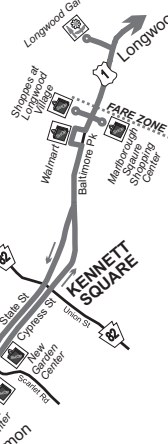

FARES

Effective February 27, 2017

FARE (Exact Change Only) ..... 1 Zone $3.50 ..... 2 Zones $4.50
(Driver does not make change)

SENIOR CITIZENS (Age 65 and Over with Valid PA Senior Citizen Transit ID Card) ride **FREE** at all times.

CHILDREN'S FARE (4 Years or under)
Children 4 years or under riding with a fare paying adult are **FREE** to ride at all times. Limit is 2 children. All additional pay base fare.

RIDERS WITH DISABILITIES (With Valid Medicare Card or PA Disability Transit ID Card) $1.75

All buses on this route are equipped with wheelchair lifts.

Buses are equipped with bicycle racks for up to 2 bicycles.

Single Ticket Boleto sencillo

1 Zone	$3.50
2 Zones	$4.50

10-Trip Ticket Boletos de 10 viajes

1 Zone	$31.50
2 Zones	$40.50

Monthly Pass Pase mensual

1 Zone	$97.75
2 Zones	$144.00

Continued at "A"

Continued at "A"

Transportation Management Association of Chester County
7 Great Valley Parkway, Suite 144
Malvern, PA 19355-3049

Toll Free *Linea gratuita*
877-612-1359
Fax 610-993-0922
E-mail ..... info@tmacc.org
Service Provider Krapf
610-431-1500
Proveedor de servicios Krapf

TARIFAS

Efectivo a partir del 27 de febrero 2017

TARIFA (Cambio exacto solamente)...Zona 1 $3.50... Zona 2 $4.50
(El conductor no da cambio)

PERSONAS DE LA TERCERA EDAD (65 años en adelante con tarjeta válida de PA Senior Citizen Transit ID Card) viajan **GRATIS** todo el tiempo.

TARIFA DE NIÑOS Niños de 4 años o menores viajan **GRATIS** todo el tiempo con la tarifa que paga un adulto. El límite es de 2 niños. Todos los niños adicionales pagan la tarifa base

PASAJEROS CON DISCAPACIDAD (con la tarjeta de Medicare válida o PA Disability Transit ID Card).....$1.75

Todos los autobuses en esta ruta están equipados con plataformas elevadoras para minusválidos.

Los autobuses están equipados con un soporte para bicicletas de un máximo de 2 bicicletas.