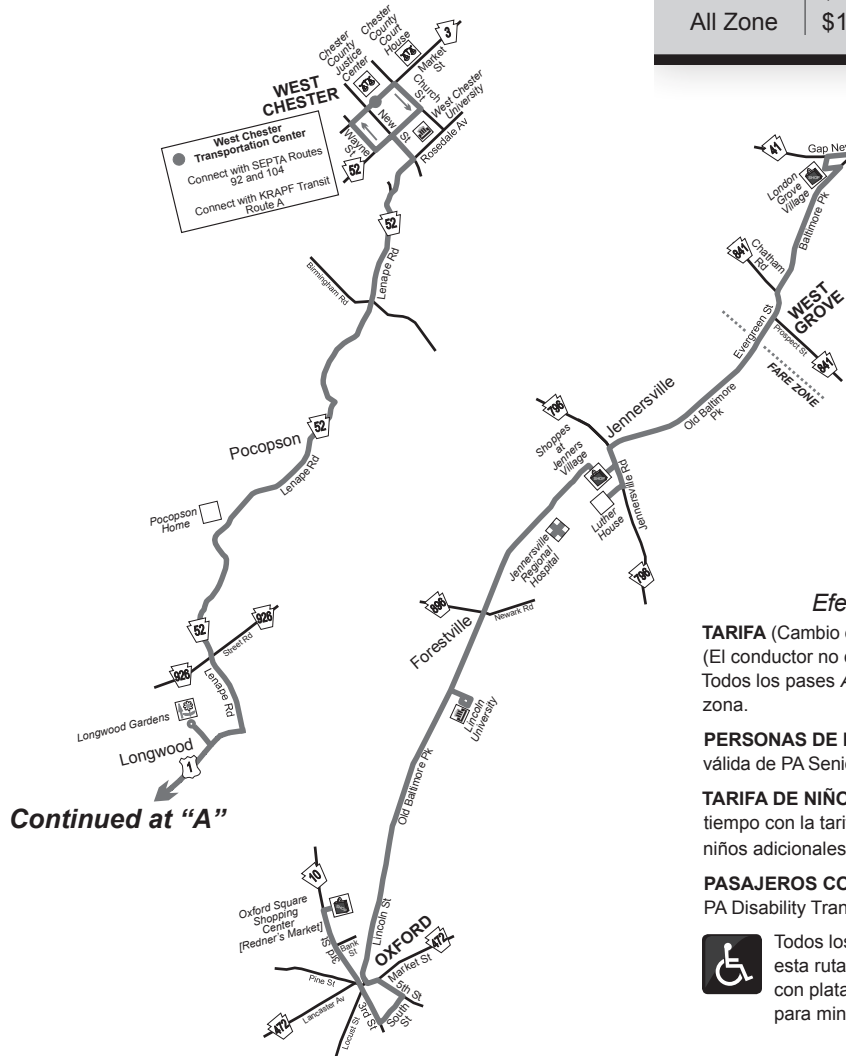

FARES

Effective February 5, 2018

FARE (Exact Change Only) ..... 1 Zone $2.00 ..... All Zone $4.00
(Driver does not make change)

All Zone Pass allows you to travel more than 1 Zone.

SENIOR CITIZENS (Age 65 and Over with Valid PA Senior Citizen Transit ID Card) ride **FREE** at all times.

CHILDREN'S FARE (4 Years or under)
Children 4 years or under riding with a fare paying adult are **FREE** to ride at all times. Limit is 2 children. All additional pay base fare.

RIDERS WITH DISABILITIES (With Valid Medicare Card or PA Disability Transit ID Card) ..... 1 Zone $1.00..... All Zone $2.00

All buses on this route are equipped with wheelchair lifts.

Buses are equipped with bicycle racks for up to 2 bicycles.

Continued at "A"

Single Ticket Boleto sencillo

1 Zone	$2.00
All Zone	$4.00

10-Trip Ticket Boletos de 10 viajes

1 Zone	$18.00
All Zone	$36.00

Monthly Pass Pase mensual

1 Zone	$56.00
All Zone	$112.00

Continued at "A"

Transportation Management Association of Chester County
7 Great Valley Parkway, Suite 144
Malvern, PA 19355-3049

Toll Free *Linea gratuita*
877-612-1359
Fax 610-993-0922
E-mail ..... info@tmacc.org
Service Provider Krapf
610-431-1500
Proveedor de servicios Krapf

TARIFAS

Efectivo a partir del 5 de febrero 2018

TARIFA (Cambio exacto solamente)...Zona 1 $2.00...Todas las Zonas $4.00
(El conductor no da cambio)

Todos los pases **All Zone** (todas las zonas) le permiten viajar a más de 1 zona.

PERSONAS DE LA TERCERA EDAD (65 años en adelante con tarjeta válida de PA Senior Citizen Transit ID Card) viajan **GRATIS** todo el tiempo.

TARIFA DE NIÑOS Niños de 4 años o menores viajan **GRATIS** todo el tiempo con la tarifa que paga un adulto. El límite es de 2 niños. Todos los niños adicionales pagan la tarifa base

PASAJEROS CON DISCAPACIDAD (con la tarjeta de Medicare válida o PA Disability Transit ID Card).....Zona 1 $1.00..... Todas las Zonas $2.00

Todos los autobuses en esta ruta están equipados con plataformas elevadoras para minusválidos.

Los autobuses están equipados con un soporte para bicicletas de un máximo de 2 bicicletas.